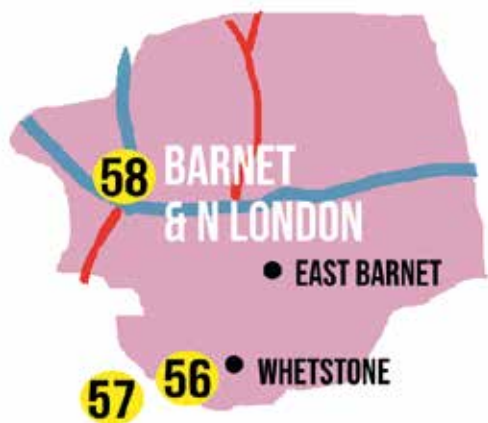

Elise Mendelle
07977 356816
impressionsbyelise@gmail.com
www.hvaf.org.uk/galleries/elise-mendelle

Come along to visit and see new acrylic on canvas - originals, prints, greeting cards and some great studio sale items as well!

42 Ridgeview Road,
London, N20 0HJ

56

A short walk from Totteridge and Whetstone tube; off-street parking available

S	S	M	T	W	T	F
9	10	11	12	13	14	15
16	17	18	19	20	21	22
23	24	25	26	27	28	29
30	1					

10am - 12noon
10am - 1pm   2pm - 5pm