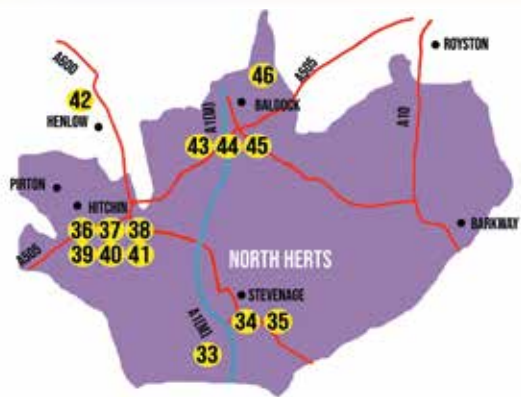

- **33** Alex McIntyre
- **34** Fab 3 @ BTC
  Leon Barnes
  Lisa Bentley
  Sally Taylor
- **35** Omorolake Akinuli
  (The Aura's Touch)
- **36** Sarah Custance
- **37** The Wonham Studio
  Nick Wonham
  Tilly Wonham
- **38** Fishponds Studio Group
  Daniella Coronel Saavedra
  Debbie Armstrong
  Maggie Barton
- **39** Art in the Barn
  Kim Raymont
  Alexa Loy
  Elena Stogneva
  James Willis
  Leah Edwards
  Mandy Lamyman
  May Grant
- **40** Beatrice Giacomini
- **41** Miroslav Mijatovic (Jejo Art)
- **42** Sandy Campbell
- **43** Arty Friends
  Val Lawson
  Becky Ullah
  Gerrard Mikelsons
  Hazel Godfrey
  Karen Mangold
  Komathy Hawkins
  Mary Ann Day
  Sandy Chiu
- **44** Jenny Jones
- **45** Lucy Sugden
- **46** Arts Collective - Baldock
  Amy Wilson (Liliane Textiles)
  Bea Brown
  Carol Mountford
  Susan Sanders