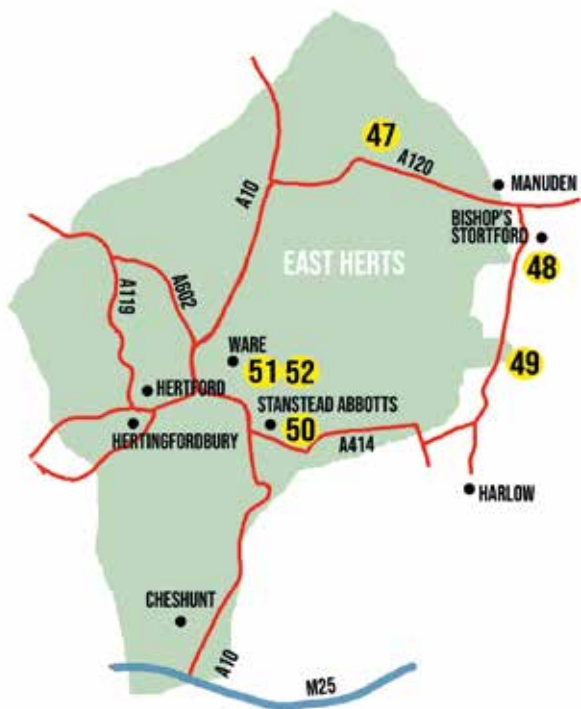

47 Sophie Christophy

48 South Mill Trio
Yvonne Estop
Shveta Maini
Tracey Fernandes

49 Caroline Clark

50 Linda Gifford

51 Southern Mattlings
Maggie Birchall (Magwitchery)

June Faulkner
Marian Sheraidah
Maureen Newell
Nate Ferguson
Sarah Bissett Scott
Teresa West

52 Victoria Palastanga