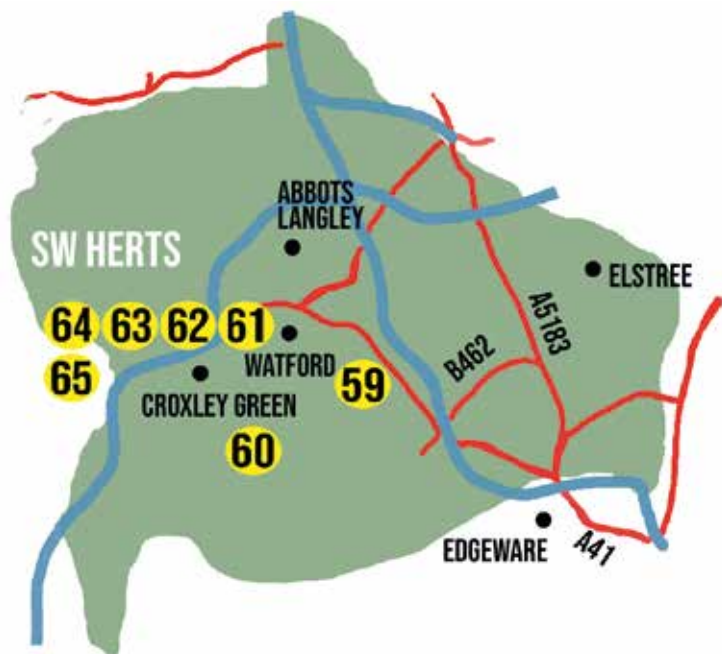

- **59** Lorraine Benton
- **60** Artists at WRAP
  Lou Dossett
  Aya Hastwell
  Barbara Sedassy
  Dorienne Carmel
- **61** Victoria Culf
- **62** Sarah Weston
- **63** Adelaide Kivali (Studio ABK)
- **64** Suzi Clark
- **65** Moira Thompson